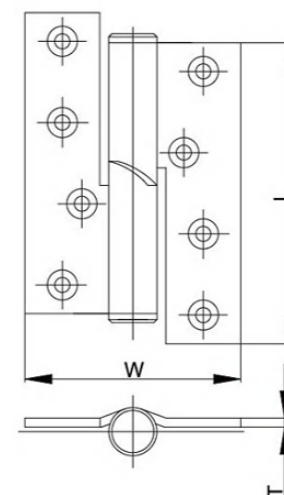

L	W	T
100	75	2
100	72	3