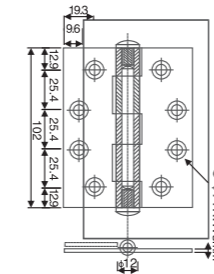

WEI DA HARDWARE

Plain Hinge

Model NO.	Dimension(HxWxT)	Model NO.	Dimension(HxWxT)
SS302020-4BB	3.0"x2.0"x2.0mm	SS504030-4BB	5.0"x4.0"x3.0mm
SS302520-4BB	3.0"x2.5"x2.0mm	SS604030-4BB	6.0"x4.0"x3.0mm
SS403020-4BB	4.0"x3.0"x2.0mm	SS605030-4BB	6.0"x5.0"x3.0mm
SS303020-4BB	3.0"x3.0"x2.0mm	SS403035-4BB	3.0"x3.0"x3.5mm
SS403520-4BB	4.0"x3.5"x2.0mm	SS403535-4BB	4.0"x3.5"x3.5mm
SS404020-4BB	4.0"x4.0"x2.0mm	SS404035-4BB	4.0"x4.0"x3.5mm
SS353525-4BB	3.5"x3.5"x2.5mm	SS454035-4BB	4.5"x4.0"x3.5mm
SS353025-4BB	3.5"x3.0"x2.5mm	SS455335-4BB	4.5"x4.5"x3.5mm
SS403025-4BB	4.0"x3.0"x2.5mm	SS505035-4BB	5.0"x5.0"x3.5mm
SS403525-4BB	4.0"x3.5"x2.5mm	SS4030404BB	4.0"x3.0"x4.0mm
SS404025-4BB	4.0"x4.0"x2.5mm	SS403540-4BB	4.0"x3.5"x4.0mm
SS503025-4BB	5.0"x3.0"x2.5mm	SS404040-4BB	4.0"x4.0"x4.0mm
SS503525-4BB	5.0"x3.5"x2.5mm	SS454040-4BB	4.5"x4.0"x4.0mm
SS504025-4BB	5.0"x4.0"x2.5mm	SS455440-4BB	4.5"x4.5"x4.0mm
SS403030-4BB	4.0"x3.0"x3.0mm	SS503040-4BB	5.0"x3.0"x4.0mm
SS403530-4BB	4.0"x3.5"x3.0mm	SS504040-4BB	5.0"x4.0"x4.0mm
SS404030-4BB	4.0"x4.0"x3.0mm	SS505040-4BB	5.0"x5.0"x4.0mm
SS454030-4BB	4.5"x4.0"x3.0mm	SS604040-4BB	6.0"x4.0"x4.0mm
SS454530-4BB	4.5"x4.5"x3.0mm	SS504045-4BB	5.0"x4.0"x4.5mm
SS503530-4BB	5.0"x3.0"x3.0mm	SS504545-4BB	5.0"x4.5"x4.5mm
SS503530-4BB	5.0"x3.5"x3.0mm