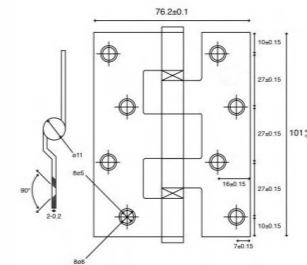

防盗合页 Security hinge			
规格	L	W	T
100X75X2.5	100	75	2.5

防盗合页 Security Hinge			
规格	L	W	T
101.6X93X3.5	101.6	93	3.5

100 X 150 X 3mm
100 X 180 X 3.5mm
100 X 200 X 3.5mm
100 X 230 X 3.5mm

100 X 125 X 3.5mm
100 X 150 X 3.5mm
100 X 175 X 3.5mm

Model NO.	Dimension(HxWxT)
SS-FH-B01	100x71.4x25mm
SS-FH-B02	102x72.5x25mm
SS-FH-B03	100x70x2mm

Model NO.	Dimension(HxWxT)
SS-FH-A01	102x74.5x2.5mm
SS-FH-A02	127x91.5x3.0mm

Model NO.	Dimension(HxWxT)
SS403020RH	4.0"x3.0"x2.0mm
SS403025RH	4.0"x3.0"x2.5mm
SS403030RH	4.0"x3.0"x3.0mm

4x3x2mm

Model NO.	Dimension(HxWxT)
SS353030-CK1	3.5"x3.0"x3.0mm
SS403030-CK1	4.0"x3.0"x3.0mm

4x3x2mm

Model NO.	Dimension(HxWxT)
SS353030-CK2	3.5"x3.0"x3.0mm
SS403030-CK2	4.0"x3.0"x3.0mm

50x38x1.5mm

Model NO.	Dimension(HxWxT)
SS403025-S2	4.0"x3.0"x2.5mm
SS403030-S2	4.0"x3.0"x3.0mm
SS404030-S2	4.0"x4.0"x3.0mm
SS503530-S2	5.0"x3.5"x3.0mm

Model NO.	Dimension(HxWxT)
SS-TL-2BB-A01	100x66x3.0mm

MODEL NO.	SIZE(mm)			
	A	B	C	D
A-01	100	64	32	2.5
A-02	75	48	24	2
A-03	62	48	24	2
A-04	50	40	20	2

Model NO.	Dimension(HxWxT)
SS-TL-2BB-B01	100x66x3.0mm