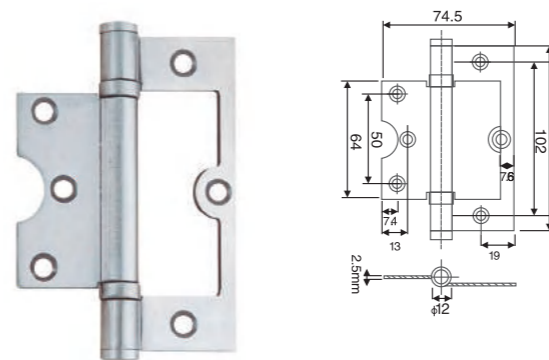

HINGES 门合页

HINGES 门合页

L	W	T
101.6	88.9	3

L	W	T
76.2	50.8	2
101.6	76.2	2
101.6	76.2	2.5
101.6	76.2	3
101.6	88.9	3
101.6	101.6	3
127	88.9	3

	A	B	C	D	E	F	G	H	I
25	1800	50	16.2	4.8	9.5	14.8	4	3.7	0.9
25	1800	50	16.2	4.8	9.5	14.8	5	3.7	0.8
25	1800	50	16.5	4.8	9.5	14.8	5	3.7	0.8
30	1800	50	16.2	4.8	12	17	6.5	3.7	0.9
30	1800	50	17.7	4.4	12.4	17.2	5.7	3.9	0.8
30	1800	50	18.6	4.4	12.9	17.5	5.7	3.9	0.75/0.8
30	1800	50	18.6	4.4	12.9	17.5	5.7	3.9	0.85/0.9
30	1800	60	19	5.8	11.5	18	5.5	4.9	1.2
30	1800	60	19	5.8	11.5	18	5.5	4.9	1.2
30	1800	60	19	7.8	10.8	19.2	5.3	4.9	1.5
38	1800	50	23.3	5	16	22	7.5	3.8	0.9
38	1800	50	22.8	5	16	21.8	7.3	3.8	0.8
38	1800	50	22	4.2	16.7	20.9	7.6	3.9	0.75/0.8
38	1800	50	24	4.2	16.7	20.9	7.6	3.9	0.85/0.9
38	1800	60	22	5.7	15.5	21.6	7.5	4.8	1.2
38	1800	60	22	5.8	15.5	21.7	7.5	4.8	1.2
38	1800	60	22	7.8	14.3	22.7	7.5	4.9	1.5
38	1800	60	21.8	7.8	14.3	22.7	7.5	4.9	1.5
50	1800	50	28.3	4.7	21.3	26.9	10.2	3.9	0.9
50	1800	60	27.9	6	21.3	27.8	9.6	4.9	1.2
50	1800	60	27.9	6	21.3	27.8	9.6	4.9	1.2
50	1800	60	28.5	7.8	21.3	29.3	10.7	4.9	1.5
50	1800	60	28.5	7.6	21.2	29.2	10.7	4.9	1.5
62.5	1800	60	34.8	5.8	28.4	34.6	13.5	4.8	1.2
62.5	1800	60	34.6	7.9	27.6	35.3	13.2	4.8	1.5
75	1800	60	42.6	5.6	33.3	39.7	15	4.9	1.2
75	1800	60	42.8	7.8	34.3	42.4	16.5	4.9	1.5

防盗合页 Security hinge			
规格	L	W	T
100X75X2.5	100	75	2.5

防盗合页 Security Hinge			
规格	L	W	T
101.6X93X3.5	101.6	93	3.5

100 X 150 X 3mm
100 X 180 X 3.5mm
100 X 200 X 3.5mm
100 X 230 X 3.5mm

100 X 125 X 3.5mm
100 X 150 X 3.5mm
100 X 175 X 3.5mm

Model NO.	Dimension(HxWxT)
SS-FH-B01	100x71.4x25mm
SS-FH-B02	102x72.5x25mm
SS-FH-B03	100x70x2mm

Model NO.	Dimension(HxWxT)
SS-FH-A01	102x74.5x2.5mm
SS-FH-A02	127x91.5x3.0mm

Model NO.	Dimension(HxWxT)
SS403020RH	4.0"x3.0"x2.0mm
SS403025RH	4.0"x3.0"x2.5mm
SS403030RH	4.0"x3.0"x3.0mm