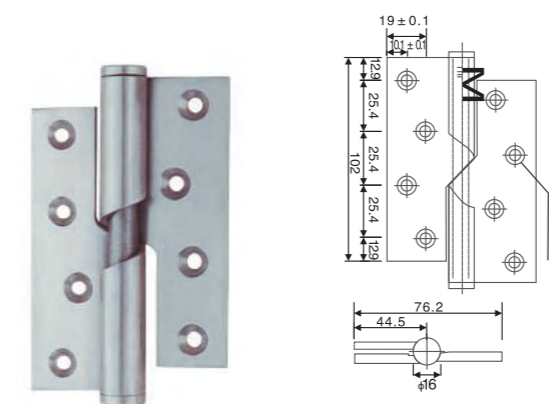

HINGES 门合页

HINGES 门合页

L	W	T
101.6	88.9	3

L	W	T
76.2	50.8	2
101.6	76.2	2
101.6	76.2	2.5
101.6	76.2	3
101.6	88.9	3
101.6	101.6	3
127	88.9	3

	A	B	C	D	E	F	G	H	I
25	1800	50	16.2	4.8	9.5	14.8	4	3.7	0.9
25	1800	50	16.2	4.8	9.5	14.8	5	3.7	0.8
25	1800	50	16.5	4.8	9.5	14.8	5	3.7	0.8
30	1800	50	16.2	4.8	12	17	6.5	3.7	0.9
30	1800	50	17.7	4.4	12.4	17.2	5.7	3.9	0.8
30	1800	50	18.6	4.4	12.9	17.5	5.7	3.9	0.75/0.8
30	1800	50	18.6	4.4	12.9	17.5	5.7	3.9	0.85/0.9
30	1800	60	19	5.8	11.5	18	5.5	4.9	1.2
30	1800	60	19	5.8	11.5	18	5.5	4.9	1.2
30	1800	60	19	7.8	10.8	19.2	5.3	4.9	1.5
38	1800	50	23.3	5	16	22	7.5	3.8	0.9
38	1800	50	22.8	5	16	21.8	7.3	3.8	0.8
38	1800	50	22	4.2	16.7	20.9	7.6	3.9	0.75/0.8
38	1800	50	24	4.2	16.7	20.9	7.6	3.9	0.85/0.9
38	1800	60	22	5.7	15.5	21.6	7.5	4.8	1.2
38	1800	60	22	5.8	15.5	21.7	7.5	4.8	1.2
38	1800	60	22	7.8	14.3	22.7	7.5	4.9	1.5
38	1800	60	21.8	7.8	14.3	22.7	7.5	4.9	1.5
50	1800	50	28.3	4.7	21.3	26.9	10.2	3.9	0.9
50	1800	60	27.9	6	21.3	27.8	9.6	4.9	1.2
50	1800	60	27.9	6	21.3	27.8	9.6	4.9	1.2
50	1800	60	28.5	7.8	21.3	29.3	10.7	4.9	1.5
50	1800	60	28.5	7.6	21.2	29.2	10.7	4.9	1.5
62.5	1800	60	34.8	5.8	28.4	34.6	13.5	4.8	1.2
62.5	1800	60	34.6	7.9	27.6	35.3	13.2	4.8	1.5
75	1800	60	42.6	5.6	33.3	39.7	15	4.9	1.2
75	1800	60	42.8	7.8	34.3	42.4	16.5	4.9	1.5

防盗合页 Security hinge			
规格	L	W	T
100X75X2.5	100	75	2.5

防盗合页 Security Hinge			
规格	L	W	T
101.6X93X3.5	101.6	93	3.5

100 X 150 X 3mm
100 X 180 X 3.5mm
100 X 200 X 3.5mm
100 X 230 X 3.5mm

100 X 125 X 3.5mm
100 X 150 X 3.5mm
100 X 175 X 3.5mm

Model NO.	Dimension(HxWxT)
SS-FH-B01	100x71.4x25mm
SS-FH-B02	102x72.5x25mm
SS-FH-B03	100x70x2mm

Model NO.	Dimension(HxWxT)
SS-FH-A01	102x74.5x2.5mm
SS-FH-A02	127x91.5x3.0mm

Model NO.	Dimension(HxWxT)
SS403020RH	4.0"x3.0"x2.0mm
SS403025RH	4.0"x3.0"x2.5mm
SS403030RH	4.0"x3.0"x3.0mm