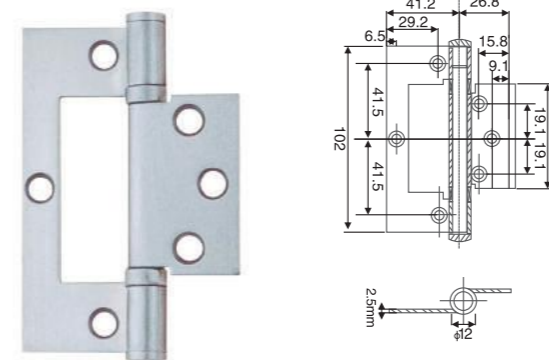

HINGES 门合页

HINGES 门合页

L	W	T
101.6	88.9	3

L	W	T
76.2	50.8	2
101.6	76.2	2
101.6	76.2	2.5
101.6	76.2	3
101.6	88.9	3
101.6	101.6	3
127	88.9	3

	A	B	C	D	E	F	G	H	I
25	1800	50	16.2	4.8	9.5	14.8	4	3.7	0.9
25	1800	50	16.2	4.8	9.5	14.8	5	3.7	0.8
25	1800	50	16.5	4.8	9.5	14.8	5	3.7	0.8
30	1800	50	16.2	4.8	12	17	6.5	3.7	0.9
30	1800	50	17.7	4.4	12.4	17.2	5.7	3.9	0.8
30	1800	50	18.6	4.4	12.9	17.5	5.7	3.9	0.75/0.8
30	1800	50	18.6	4.4	12.9	17.5	5.7	3.9	0.85/0.9
30	1800	60	19	5.8	11.5	18	5.5	4.9	1.2
30	1800	60	19	5.8	11.5	18	5.5	4.9	1.2
30	1800	60	19	7.8	10.8	19.2	5.3	4.9	1.5
38	1800	50	23.3	5	16	22	7.5	3.8	0.9
38	1800	50	22.8	5	16	21.8	7.3	3.8	0.8
38	1800	50	22	4.2	16.7	20.9	7.6	3.9	0.75/0.8
38	1800	50	24	4.2	16.7	20.9	7.6	3.9	0.85/0.9
38	1800	60	22	5.7	15.5	21.6	7.5	4.8	1.2
38	1800	60	22	5.8	15.5	21.7	7.5	4.8	1.2
38	1800	60	22	7.8	14.3	22.7	7.5	4.9	1.5
38	1800	60	21.8	7.8	14.3	22.7	7.5	4.9	1.5
50	1800	50	28.3	4.7	21.3	26.9	10.2	3.9	0.9
50	1800	60	27.9	6	21.3	27.8	9.6	4.9	1.2
50	1800	60	27.9	6	21.3	27.8	9.6	4.9	1.2
50	1800	60	28.5	7.8	21.3	29.3	10.7	4.9	1.5
50	1800	60	28.5	7.6	21.2	29.2	10.7	4.9	1.5
62.5	1800	60	34.8	5.8	28.4	34.6	13.5	4.8	1.2
62.5	1800	60	34.6	7.9	27.6	35.3	13.2	4.8	1.5
75	1800	60	42.6	5.6	33.3	39.7	15	4.9	1.2
75	1800	60	42.8	7.8	34.3	42.4	16.5	4.9	1.5

防盗合页 Security hinge			
规格	L	W	T
100X75X2.5	100	75	2.5

防盗合页 Security Hinge			
规格	L	W	T
101.6X93X3.5	101.6	93	3.5

100 X 150 X 3mm
100 X 180 X 3.5mm
100 X 200 X 3.5mm
100 X 230 X 3.5mm

100 X 125 X 3.5mm
100 X 150 X 3.5mm
100 X 175 X 3.5mm

Model NO.	Dimension(HxWxT)
SS-FH-B01	100x71.4x25mm
SS-FH-B02	102x72.5x25mm
SS-FH-B03	100x70x2mm

Model NO.	Dimension(HxWxT)
SS-FH-A01	102x74.5x2.5mm
SS-FH-A02	127x91.5x3.0mm

Model NO.	Dimension(HxWxT)
SS403020RH	4.0"x3.0"x2.0mm
SS403025RH	4.0"x3.0"x2.5mm
SS403030RH	4.0"x3.0"x3.0mm