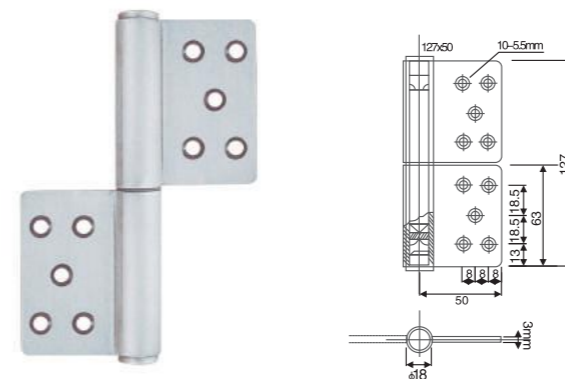

HINGES 门合页

HINGES 门合页

L	W	T
101.6	88.9	3

L	W	T
76.2	50.8	2
101.6	76.2	2
101.6	76.2	2.5
101.6	76.2	3
101.6	88.9	3
101.6	101.6	3
127	88.9	3

	A	B	C	D	E	F	G	H	I
25	1800	50	16.2	4.8	9.5	14.8	4	3.7	0.9
25	1800	50	16.2	4.8	9.5	14.8	5	3.7	0.8
25	1800	50	16.5	4.8	9.5	14.8	5	3.7	0.8
30	1800	50	16.2	4.8	12	17	6.5	3.7	0.9
30	1800	50	17.7	4.4	12.4	17.2	5.7	3.9	0.8
30	1800	50	18.6	4.4	12.9	17.5	5.7	3.9	0.75/0.8
30	1800	50	18.6	4.4	12.9	17.5	5.7	3.9	0.85/0.9
30	1800	60	19	5.8	11.5	18	5.5	4.9	1.2
30	1800	60	19	5.8	11.5	18	5.5	4.9	1.2
30	1800	60	19	7.8	10.8	19.2	5.3	4.9	1.5
38	1800	50	23.3	5	16	22	7.5	3.8	0.9
38	1800	50	22.8	5	16	21.8	7.3	3.8	0.8
38	1800	50	22	4.2	16.7	20.9	7.6	3.9	0.75/0.8
38	1800	50	24	4.2	16.7	20.9	7.6	3.9	0.85/0.9
38	1800	60	22	5.7	15.5	21.6	7.5	4.8	1.2
38	1800	60	22	5.8	15.5	21.7	7.5	4.8	1.2
38	1800	60	22	7.8	14.3	22.7	7.5	4.9	1.5
38	1800	60	21.8	7.8	14.3	22.7	7.5	4.9	1.5
50	1800	50	28.3	4.7	21.3	26.9	10.2	3.9	0.9
50	1800	60	27.9	6	21.3	27.8	9.6	4.9	1.2
50	1800	60	27.9	6	21.3	27.8	9.6	4.9	1.2
50	1800	60	28.5	7.8	21.3	29.3	10.7	4.9	1.5
50	1800	60	28.5	7.6	21.2	29.2	10.7	4.9	1.5
62.5	1800	60	34.8	5.8	28.4	34.6	13.5	4.8	1.2
62.5	1800	60	34.6	7.9	27.6	35.3	13.2	4.8	1.5
75	1800	60	42.6	5.6	33.3	39.7	15	4.9	1.2
75	1800	60	42.8	7.8	34.3	42.4	16.5	4.9	1.5

防盗合页 Security hinge			
规格	L	W	T
100X75X2.5	100	75	2.5

防盗合页 Security Hinge			
规格	L	W	T
101.6X93X3.5	101.6	93	3.5

100 X 150 X 3mm
100 X 180 X 3.5mm
100 X 200 X 3.5mm
100 X 230 X 3.5mm

100 X 125 X 3.5mm
100 X 150 X 3.5mm
100 X 175 X 3.5mm

Model NO.	Dimension(HxWxT)
SS-FH-B01	100x71.4x25mm
SS-FH-B02	102x72.5x25mm
SS-FH-B03	100x70x2mm

Model NO.	Dimension(HxWxT)
SS-FH-A01	102x74.5x2.5mm
SS-FH-A02	127x91.5x3.0mm

Model NO.	Dimension(HxWxT)
SS403020RH	4.0"x3.0"x2.0mm
SS403025RH	4.0"x3.0"x2.5mm
SS403030RH	4.0"x3.0"x3.0mm