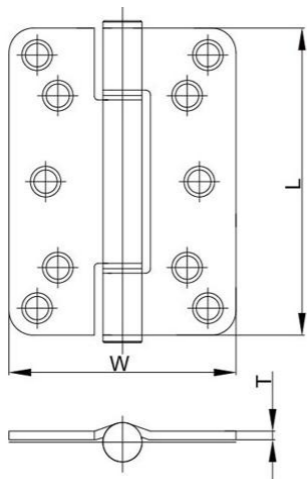

L	W	T
125	110	3.3
125	93	3.3