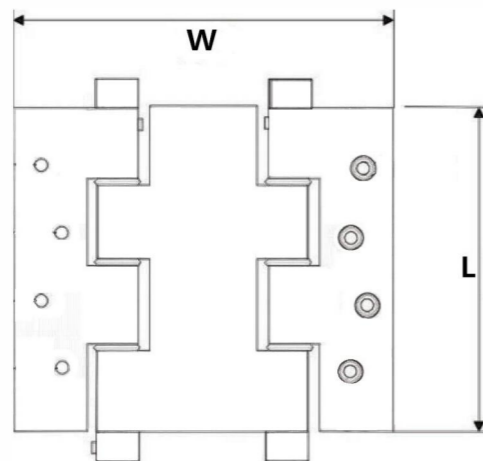

180x133x3mm
120x133x3mm