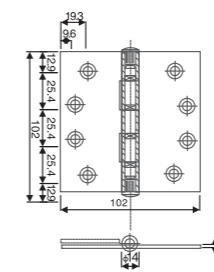

4BB Ball bearing hinges

Model NO.	Dimension(HxWxT)	Model NO.	Dimension(HxWxT)
SS403020-PJ	4.0"x3.0"x2.0mm	SS604030-PJ	6.0"x4.0"x3.0mm
SS404020-PJ	4.0"x4.0"x2.0mm	SS605030-PJ	6.0"x5.0"x3.0mm
SS353525-PJ	3.5"x3.5"x2.5mm	SS403035-PJ	4.0"x3.0"x3.5mm
SS403025-PJ	4.0"x3.0"x2.5mm	SS404035-PJ	4.0"x4.0"x3.5mm
SS404025-PJ	4.0"x4.0"x2.5mm	SS503535-PJ	5.0"x3.5"x3.5mm
SS503025-PJ	5.0"x3.0"x2.5mm	SS504035-PJ	5.0"x4.0"x3.5mm
SS503525-PJ	5.0"x3.5"x2.5mm	SS505035-PJ	5.0"x5.0"x3.5mm
SS353530-PJ	3.5"x3.5"x3.0mm	SS603535-PJ	6.0"x3.5"x3.5mm
SS403030-PJ	4.0"x3.0"x3.0mm	SS604035-PJ	6.0"x4.0"x3.5mm
SS404030-PJ	4.0"x4.0"x3.0mm	SS605035-PJ	6.0"x5.0"x3.5mm
SS454030-PJ	4.5"x4.0"x3.0mm	SS403040-PJ	4.0"x3.0"x4.0mm
SS454530-PJ	4.5"x4.5"x3.0mm	SS403540-PJ	4.0"x3.5"x4.0mm
SS503030-PJ	5.0"x3.0"x3.0mm	SS503540-PJ	5.0"x3.5"x4.0mm
SS503530-PJ	5.0"x3.5"x3.0mm	SS504040-PJ	5.0"x4.0"x4.0mm
SS504030-PJ	5.0"x4.0"x3.0mm	SS604040-PJ	6.0"x4.0"x4.0mm
SS505030-PJ	5.0"x5.0"x3.0mm	SS605040-PJ	6.0"x5.0"x4.0mm
SS603530-PJ	6.0"x3.5"x3.0mm