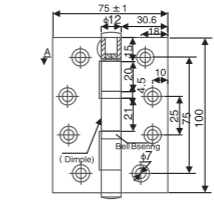

WEI DA HARDWARE

Plain Hinge

Model NO.	Dimension(HxWxT)	Model NO.	Dimension(HxWxT)
SS302020-4BB	3.0"x2.0"x2.0mm	SS504030-4BB	5.0"x4.0"x3.0mm
SS302520-4BB	3.0"x2.5"x2.0mm	SS604030-4BB	6.0"x4.0"x3.0mm
SS403020-4BB	4.0"x3.0"x2.0mm	SS605030-4BB	6.0"x5.0"x3.0mm
SS303020-4BB	3.0"x3.0"x2.0mm	SS403035-4BB	3.0"x3.0"x3.5mm
SS403520-4BB	4.0"x3.5"x2.0mm	SS403535-4BB	4.0"x3.5"x3.5mm
SS404020-4BB	4.0"x4.0"x2.0mm	SS404035-4BB	4.0"x4.0"x3.5mm
SS353525-4BB	3.5"x3.5"x2.5mm	SS454035-4BB	4.5"x4.0"x3.5mm
SS353025-4BB	3.5"x3.0"x2.5mm	SS455335-4BB	4.5"x4.5"x3.5mm
SS403025-4BB	4.0"x3.0"x2.5mm	SS505035-4BB	5.0"x5.0"x3.5mm
SS403525-4BB	4.0"x3.5"x2.5mm	SS4030404BB	4.0"x3.0"x4.0mm
SS404025-4BB	4.0"x4.0"x2.5mm	SS403540-4BB	4.0"x3.5"x4.0mm
SS503025-4BB	5.0"x3.0"x2.5mm	SS404040-4BB	4.0"x4.0"x4.0mm
SS503525-4BB	5.0"x3.5"x2.5mm	SS454040-4BB	4.5"x4.0"x4.0mm
SS504025-4BB	5.0"x4.0"x2.5mm	SS455440-4BB	4.5"x4.5"x4.0mm
SS403030-4BB	4.0"x3.0"x3.0mm	SS503040-4BB	5.0"x3.0"x4.0mm
SS403530-4BB	4.0"x3.5"x3.0mm	SS504040-4BB	5.0"x4.0"x4.0mm
SS404030-4BB	4.0"x4.0"x3.0mm	SS505040-4BB	5.0"x5.0"x4.0mm
SS454030-4BB	4.5"x4.0"x3.0mm	SS604040-4BB	6.0"x4.0"x4.0mm
SS454530-4BB	4.5"x4.5"x3.0mm	SS504045-4BB	5.0"x4.0"x4.5mm
SS503530-4BB	5.0"x3.0"x3.0mm	SS504545-4BB	5.0"x4.5"x4.5mm
SS503530-4BB	5.0"x3.5"x3.0mm		