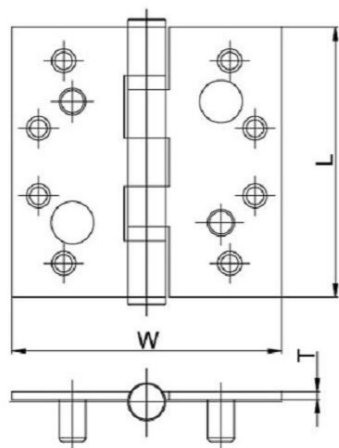

L	W	T
101.6	76.2	3
101.6	88.9	3
101.6	101.6	3
114.3	101.6	3.5
114.3	114.3	3.5
127	76	3