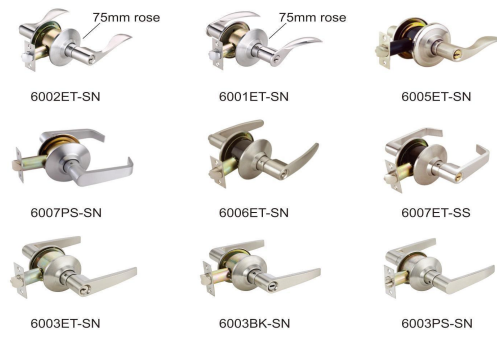

CYLINDRICAL LEVERSET

CAMBO LOCK

TUBULAR KNOBSET

TUBULAR LEVERSET

TUBULAR LEVERSET

DEADBOLT

Entrance
Gate
Handle set
Lock

8101 SN

www.senhollow.com

GRIP HANDLESET

GRIP HANDLESET

HEAVY DUTY LEVERSET

HEAVY DUTY LEVERSET

CYLINDRICAL KNOBSET