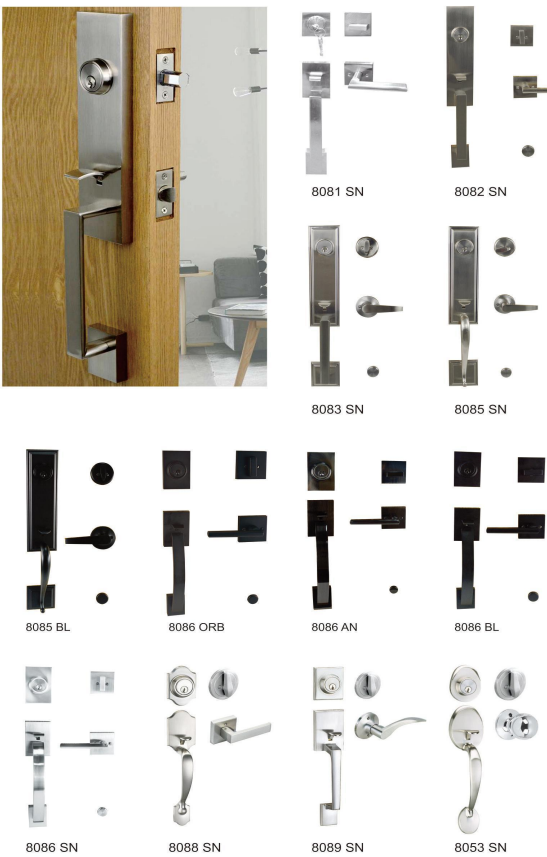

CYLINDRICAL LEVERSET

CAMBO LOCK

TUBULAR KNOBSET

TUBULAR LEVERSET

TUBULAR LEVERSET

DEADBOLT

Entrance
Gate
Handle set
Lock

8101 SN

www.senhollow.com

GRIP HANDLESET

GRIP HANDLESET

HEAVY DUTY LEVERSET

HEAVY DUTY LEVERSET

CYLINDRICAL KNOBSET