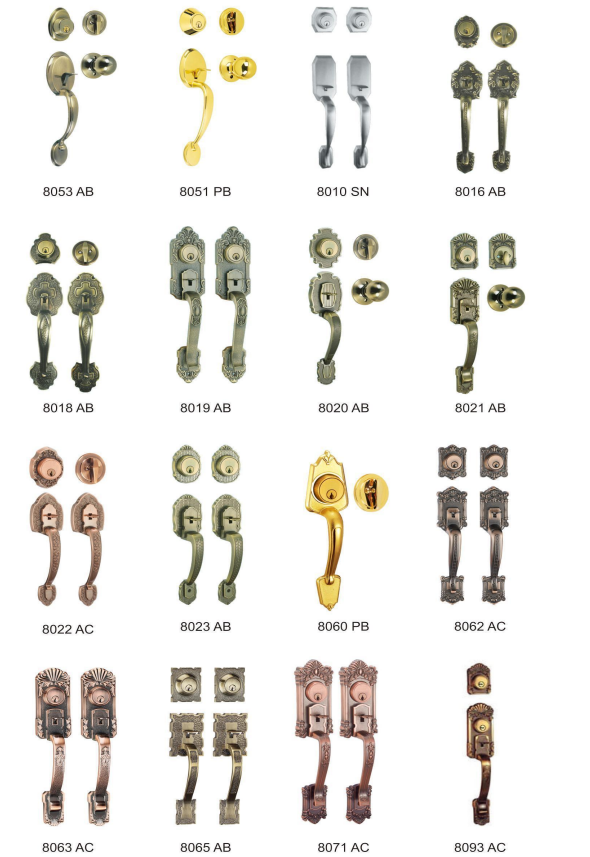

CYLINDRICAL LEVERSET

CAMBO LOCK

TUBULAR KNOBSET

TUBULAR LEVERSET

TUBULAR LEVERSET

DEADBOLT

Entrance
Gate
Handle set
Lock

8101 SN

www.senhollow.com

GRIP HANDLESET

GRIP HANDLESET

HEAVY DUTY LEVERSET

HEAVY DUTY LEVERSET

CYLINDRICAL KNOBSET